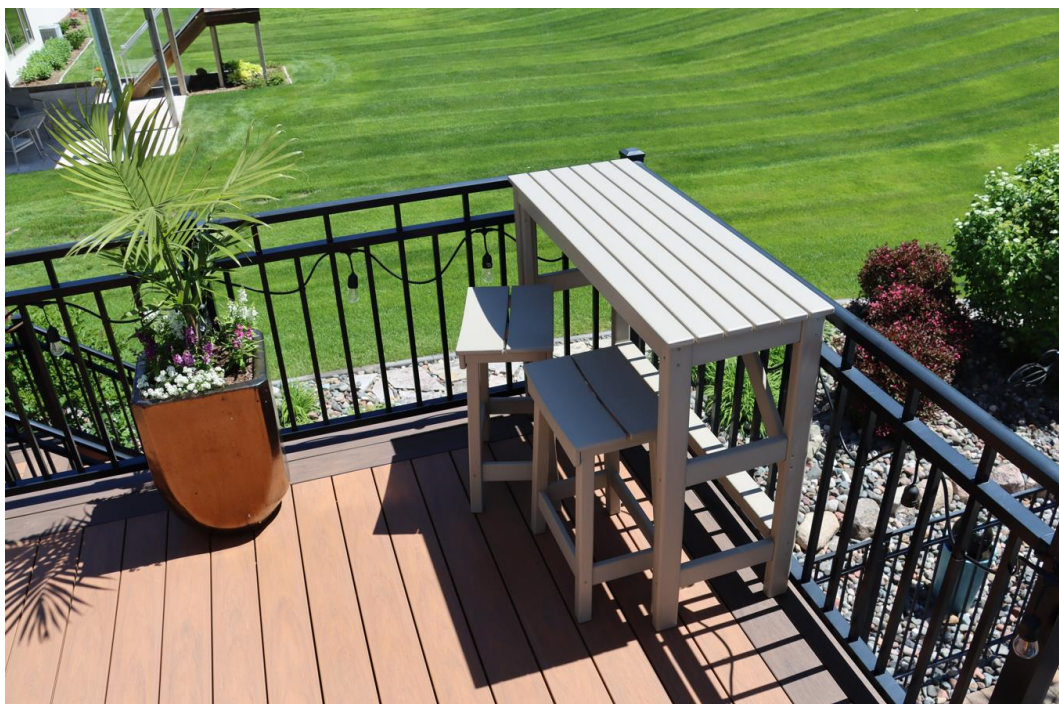

Shay Chair

HC9737-005 Irving Chair
30W x 28D x 28.5H
SW21 SD20 SH19 AH25

Irving Chair

Potting Bench

Counter Height Balcony Table