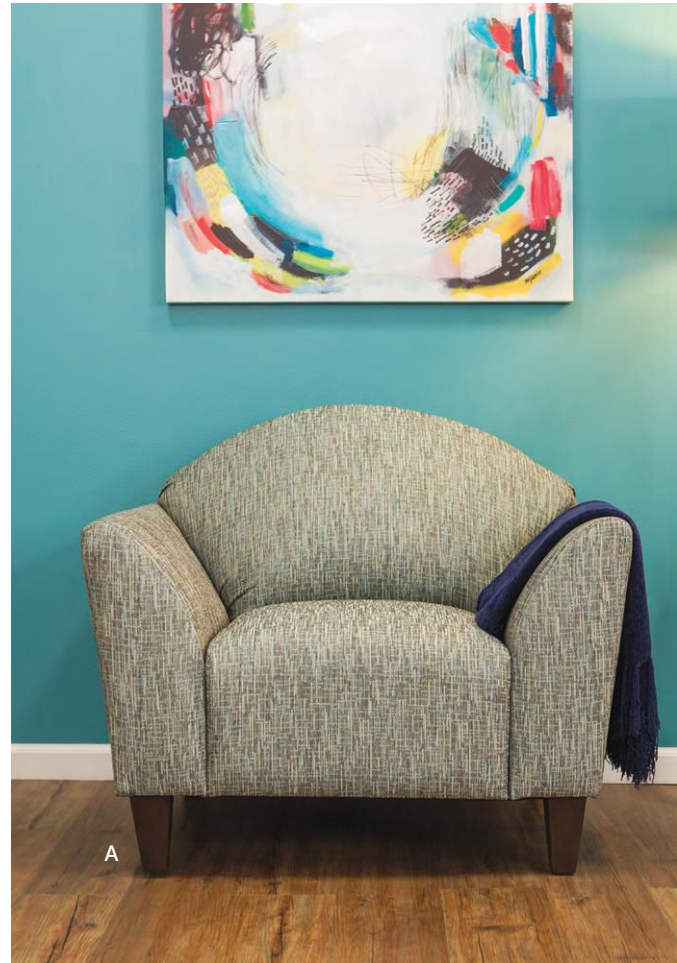

## High style, low cost

Update traditional styling without the high design cost with Senior Living furniture from Maxwell Thomas.®

B

C

D

A

A. Maxwell Thomas® Levelland Asymmetrical #2TQ6Y – Sofa. #2TQ6Y – Lounge Chair. Both in Kravet stone harbor pearl with mocha finish. | B. Maxwell Thomas® Gallipolis Occasional Chair #2T2RH in Burch esprit snow white with wisteria finish. | C. Maxwell Thomas® Lindsborg Occasional Chair #2RJTR in Burch esprit snow white with ravewood finish. | D. Maxwell Thomas® Tuschinski Occasional Chair #2T42D in Burch esprit snow white with violine finish.